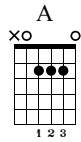

Tears In Heaven

Eric Clapton

Guitar

Vocals

Standard tuning

Standard tuning

Moderately Slow ♩ = 80

1 *let ring* 2 3

7 8 9

TAB (2) /5-7 5 /5-7 5 2 5 3 2 2 2 0 0 2 3

TAB (2) 2 2 2 2 2 2 0 0 0 0 2 4 5 0 2

if I saw you in heav- en?
if I saw you in heav- en?

A

E/G#

F#m

F#m/E

Da Coda

1.

2.

22 3 3 3 3 23 2 2 2 2-3-2 24 2 2 2 2 2

TAB 2 2 2 0 0 2 2 2 4 4-2 4 2 2 2 2 2 2

TAB 2 2 2 0 0 0 0 2-4 2-4 4-2 4 0 0 0 0-2

Bridge

C  **G/B**  **Am**  **D/F#**  **G**  **D/F#** 

TAB 28 3 4 3 3 0 0 29 0 0 1 0 0 3 0 30 0 2 1 2 3 3
 TAB 0 0 0 2 2 3 3 0 2 0 0 0 0 0 2 2 2 2

TAB 3 5 5 3 3 1 2 1 2 3 3 4

Time can break your heart, have beg- gin' please,

G  **D/F#**  **E** 

TAB 31 0 3 0 3 3 2 32 1 2 3 33 2 2 3 2 5 5 2
 TAB 3 2 0 2 0 2 2 4 5 0 2 2 4 4 2