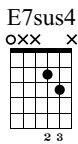

4 5 6

f
Would you know my name,
Would you hold my hand,